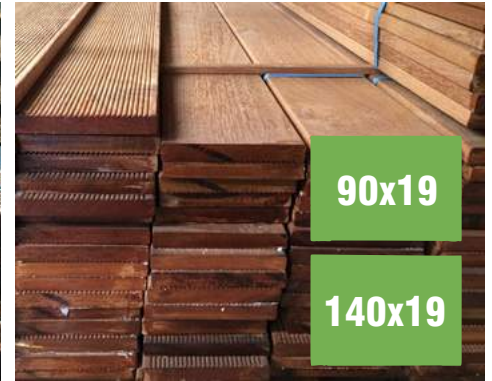

OUT DECO LIVING

• MERBAU DECKING & OUTDOOR SUPPLIES •

P: (03) 8339 2445

E: sales@outdecoliving.com.au

www.outdecoliving.com.au

MERBAU DECKING

**WE ONLY STOCK A GRADE KILN DRIED MERBAU
AVAILABLE IN SET LENGTHS & RANDOM LENGTHS**