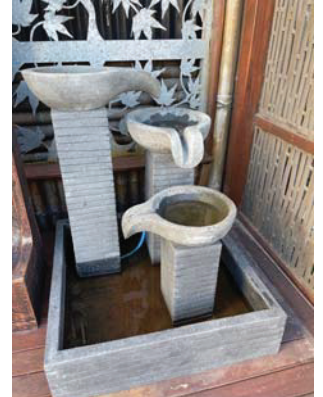

BUDDHA FACE 2M W/F, PUMP \$1,950.00/EA

BUDHA HEAD W/F, H=1.7M , PUMP\$950.00/EA

CYLINDER W/F, H= 1.3M , PUMP \$750.00/ EA

ZEN CIRCA W/F H=1.5M, PUMP \$1,250.00

ECLIPSE W/F , H= 1.6M, PUMP \$1,250.00

STRING WF, H=1.5M, PUMP \$1,250.00

TRIO BOWL W/F, H= 90CM \$950.00/EA

PYRAMID W/F, PUMP, H=1.25M \$1,250.00

WAVE W/F, PUMP, H=1.65M \$950.00

FEAFY W/F, PUMP, H=1.70M \$1,550.00

BUDDHA FACE W/F, PUMP, H=1.55M \$1,250.0

BUDDHA FACE W/F, PUMP, H=1.55M \$1,250.00